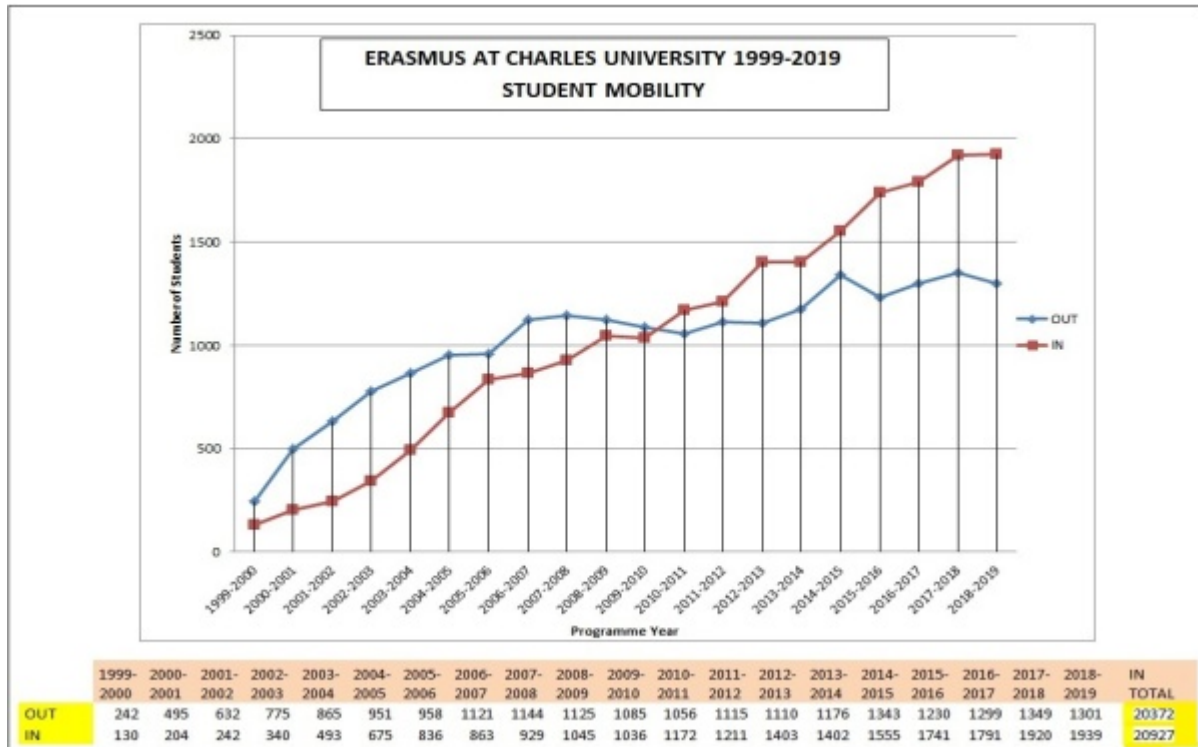

## [Erasmus Key Data](#)

[Information Arrival Sheet Prague 2019/2020](#)

[Information Arrival Sheet Pilsen 2019/2020](#)

[Information Arrival Sheet Hradec Králové 2019/2020](#)

Since 1998, Charles University has been active in the Erasmus programme (former Socrates/Erasmus and LLP/Erasmus; now Erasmus+) with a steadily growing number of student and teacher exchanges. Today Charles University has signed over 4800 Inter-Institutional Agreements with about 1000 partner institutions.