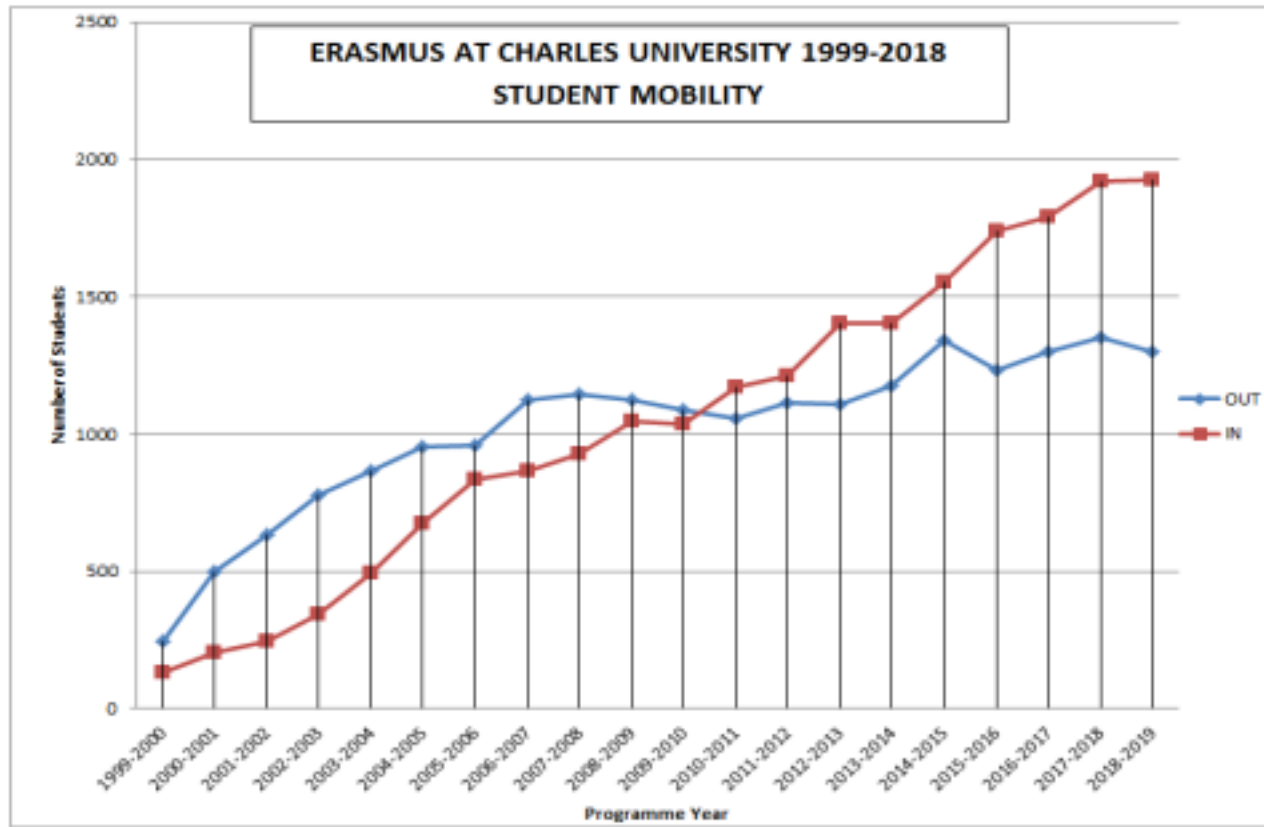

## [Erasmus Key Data](#)

[Information Arrival Sheet Prague 2018/2019](#)

[Information Arrival Sheet Pilsen 2018/2019](#)

[Information Arrival Sheet Hradec Králové 2018/2019](#)

Since 1998, Charles University has been active in the Erasmus programme (former Socrates/Erasmus and LLP/Erasmus; now Erasmus+) with a steadily growing number of student and teacher exchanges. Today Charles University has signed over 2800 Inter-Institutional Agreements with about 1000 partner institutions.