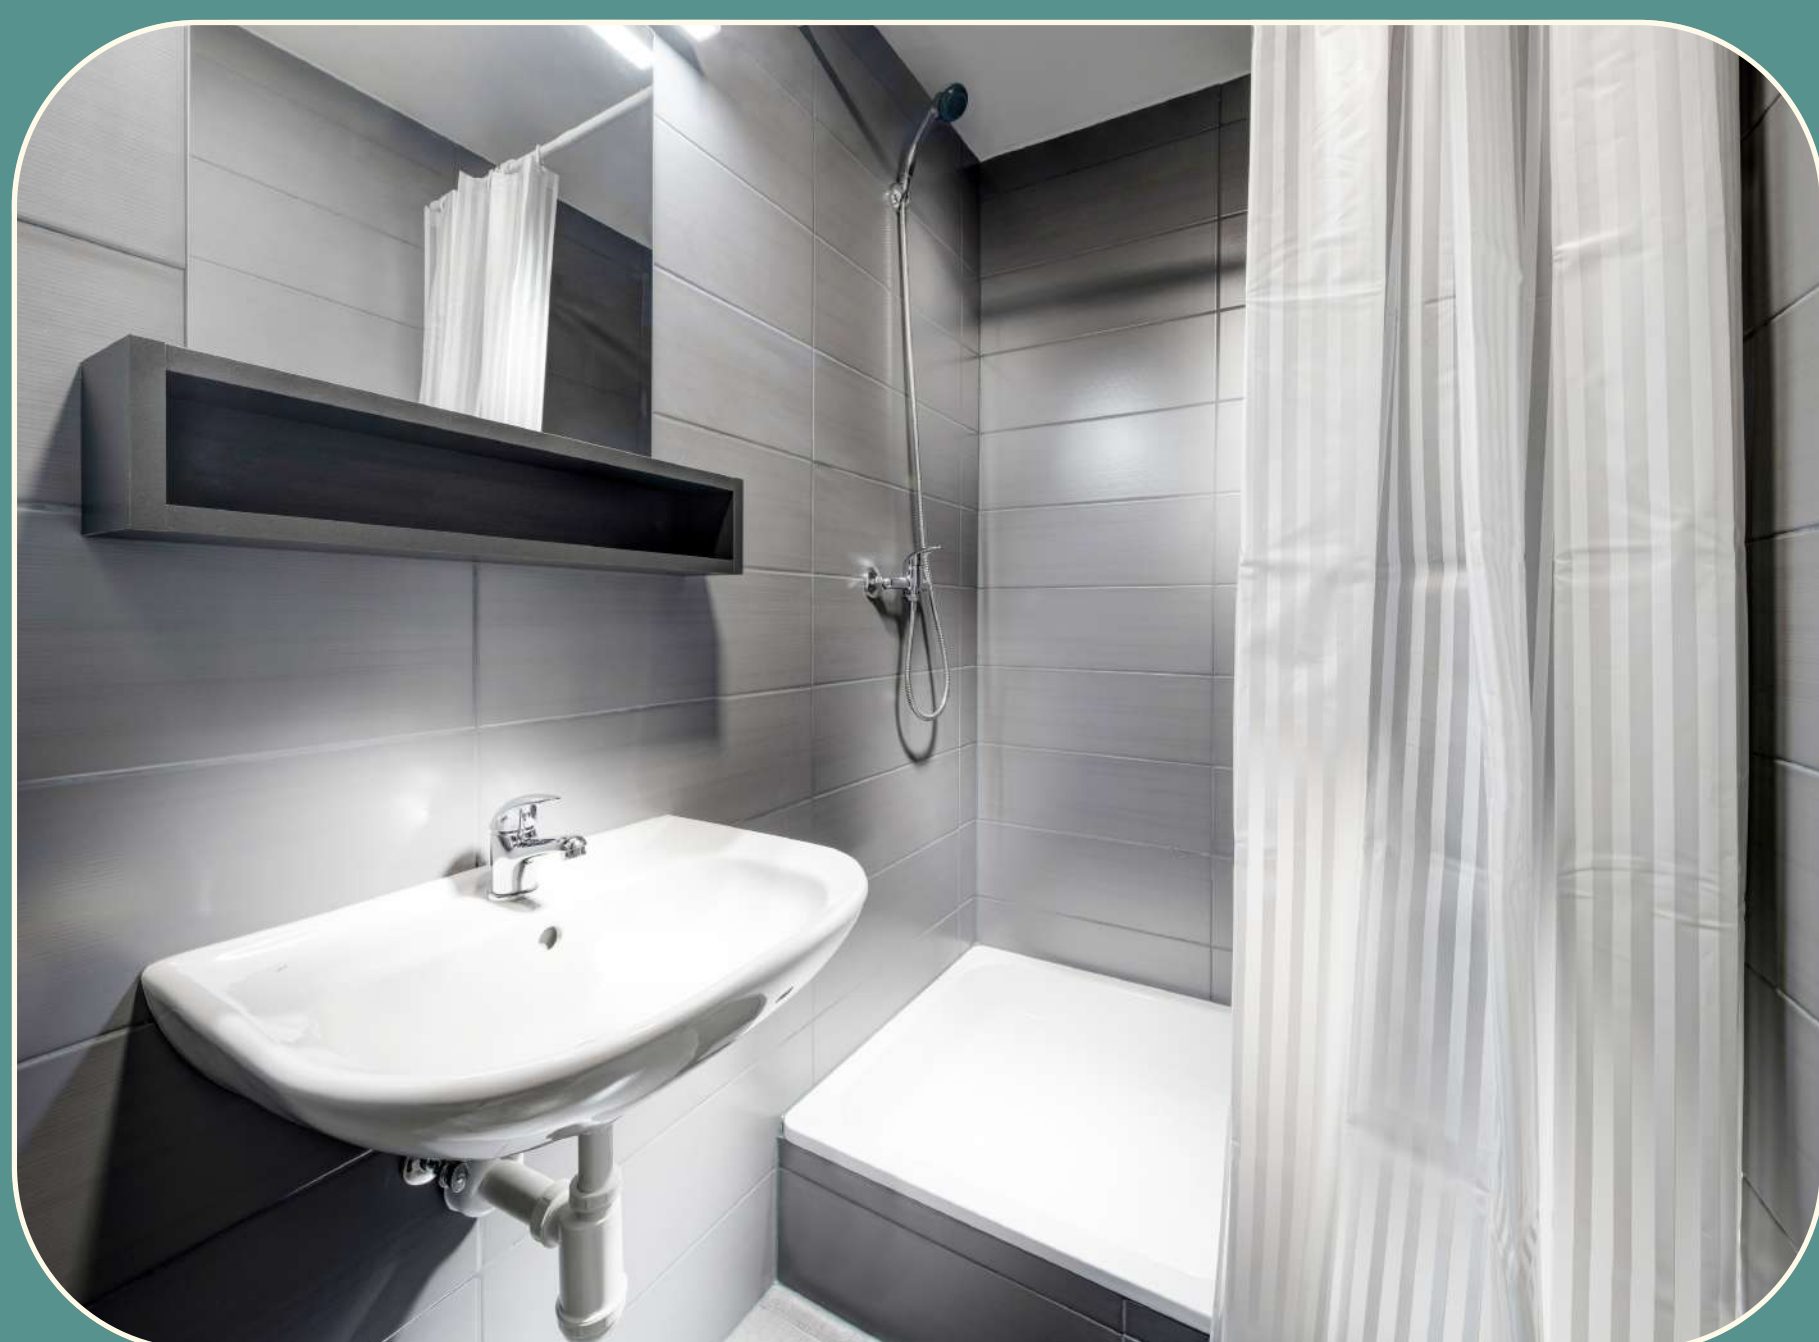

Dorm room for rent in Prague

Hostel services

- 24-hour security of the building
- 2 food and stationery outlets
- restaurant
- laundry service (extra charge)
- internet café
- wifi (extra charge)
- paid secured parking