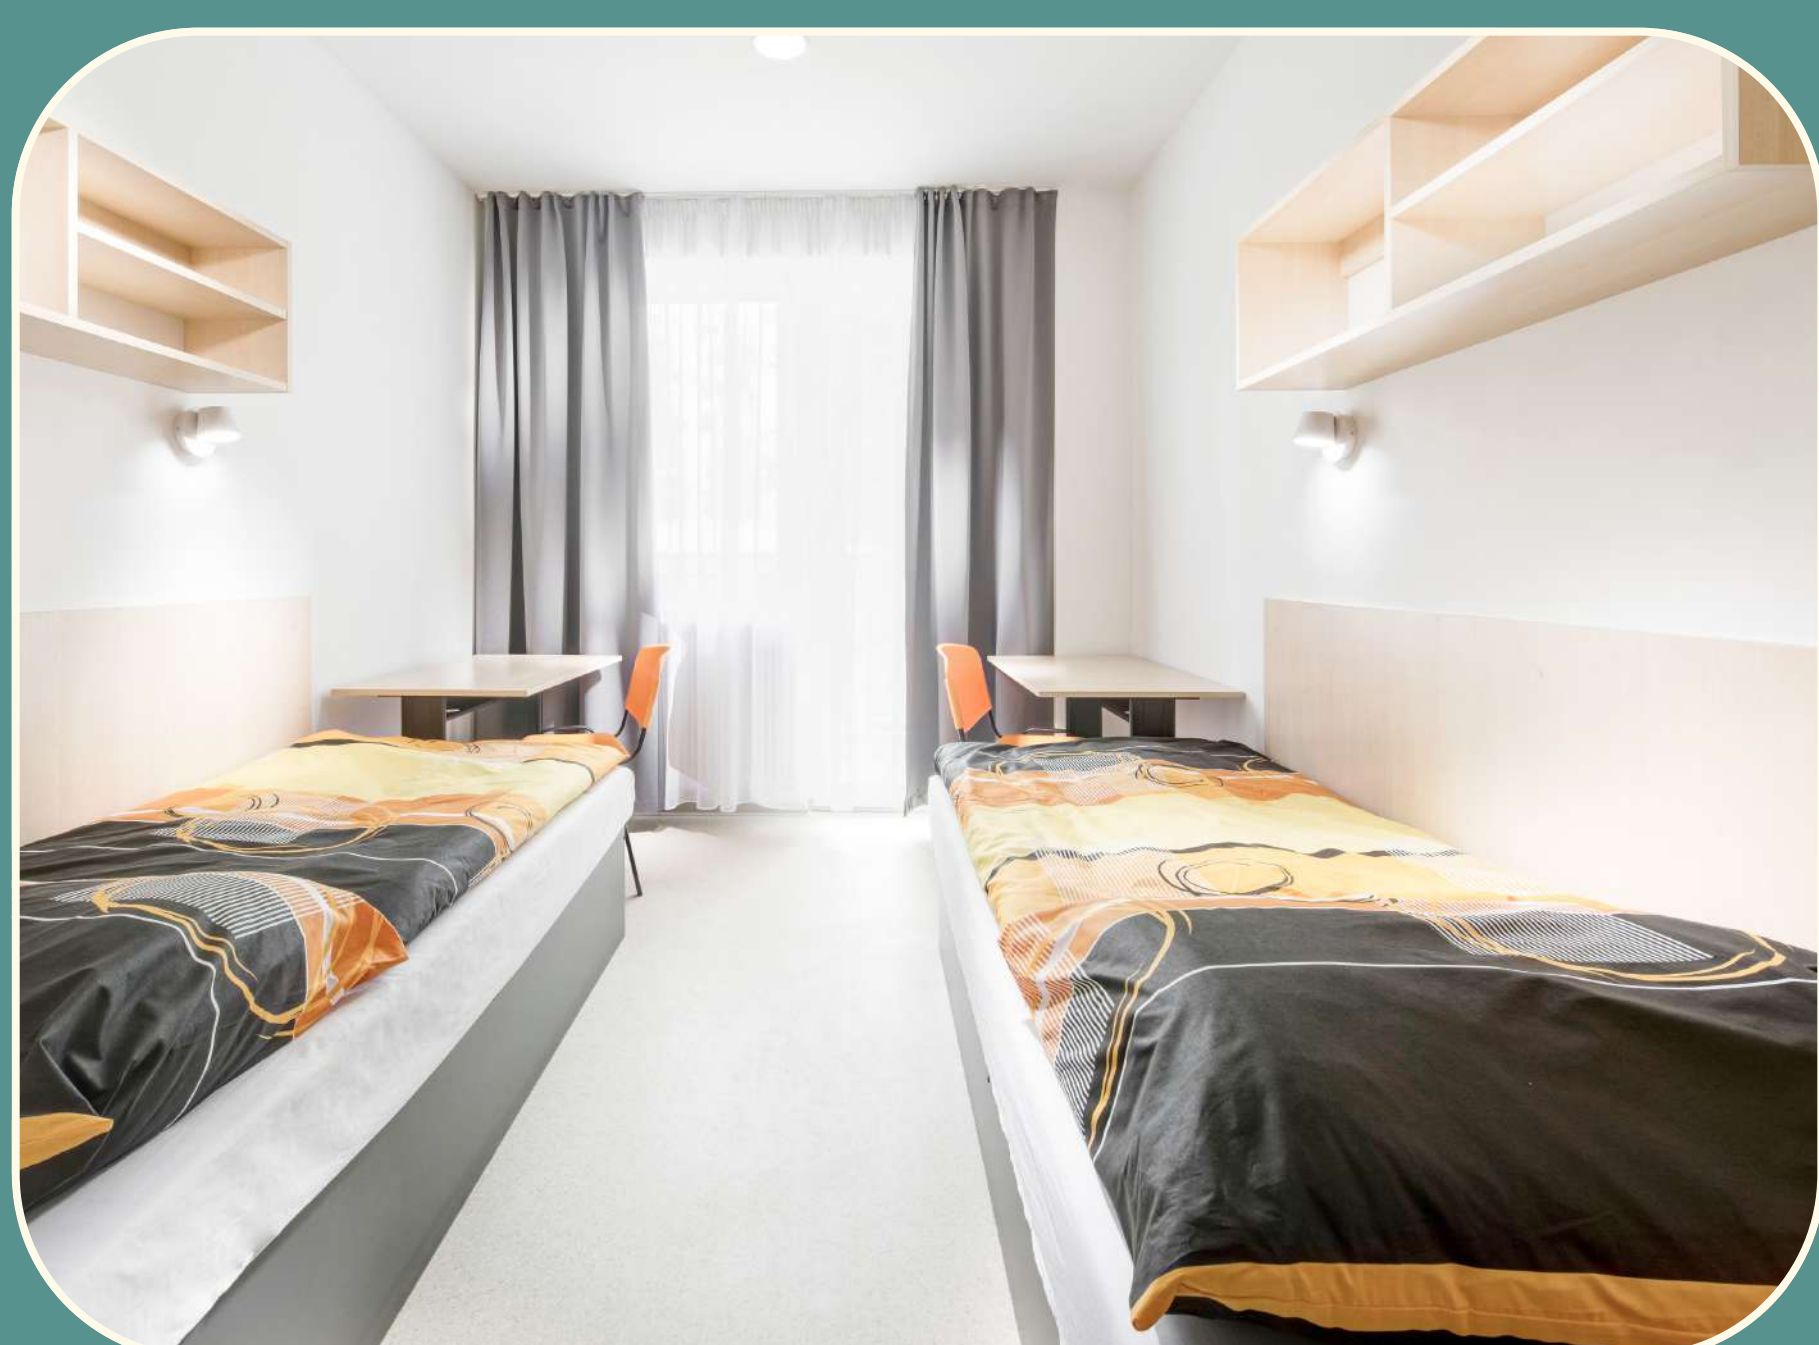

Dorm room for rent in Prague

Hostel services

- 24-hour security of the building
- 2 food and stationery outlets
- restaurant
- laundry service (extra charge)
- internet café
- wifi (extra charge)
- paid secured parking

Charges

- from **9 580 CZK** / bed and month (in double room)
- price is valid for min. length of stay 3 months and VAT inclusive

Address

Slévačská 774/1, 190 00 Prague 9
Metro route B - station Hloubětín
Tram lines No. 19 and 25
Night tram lines No. 92 and 94