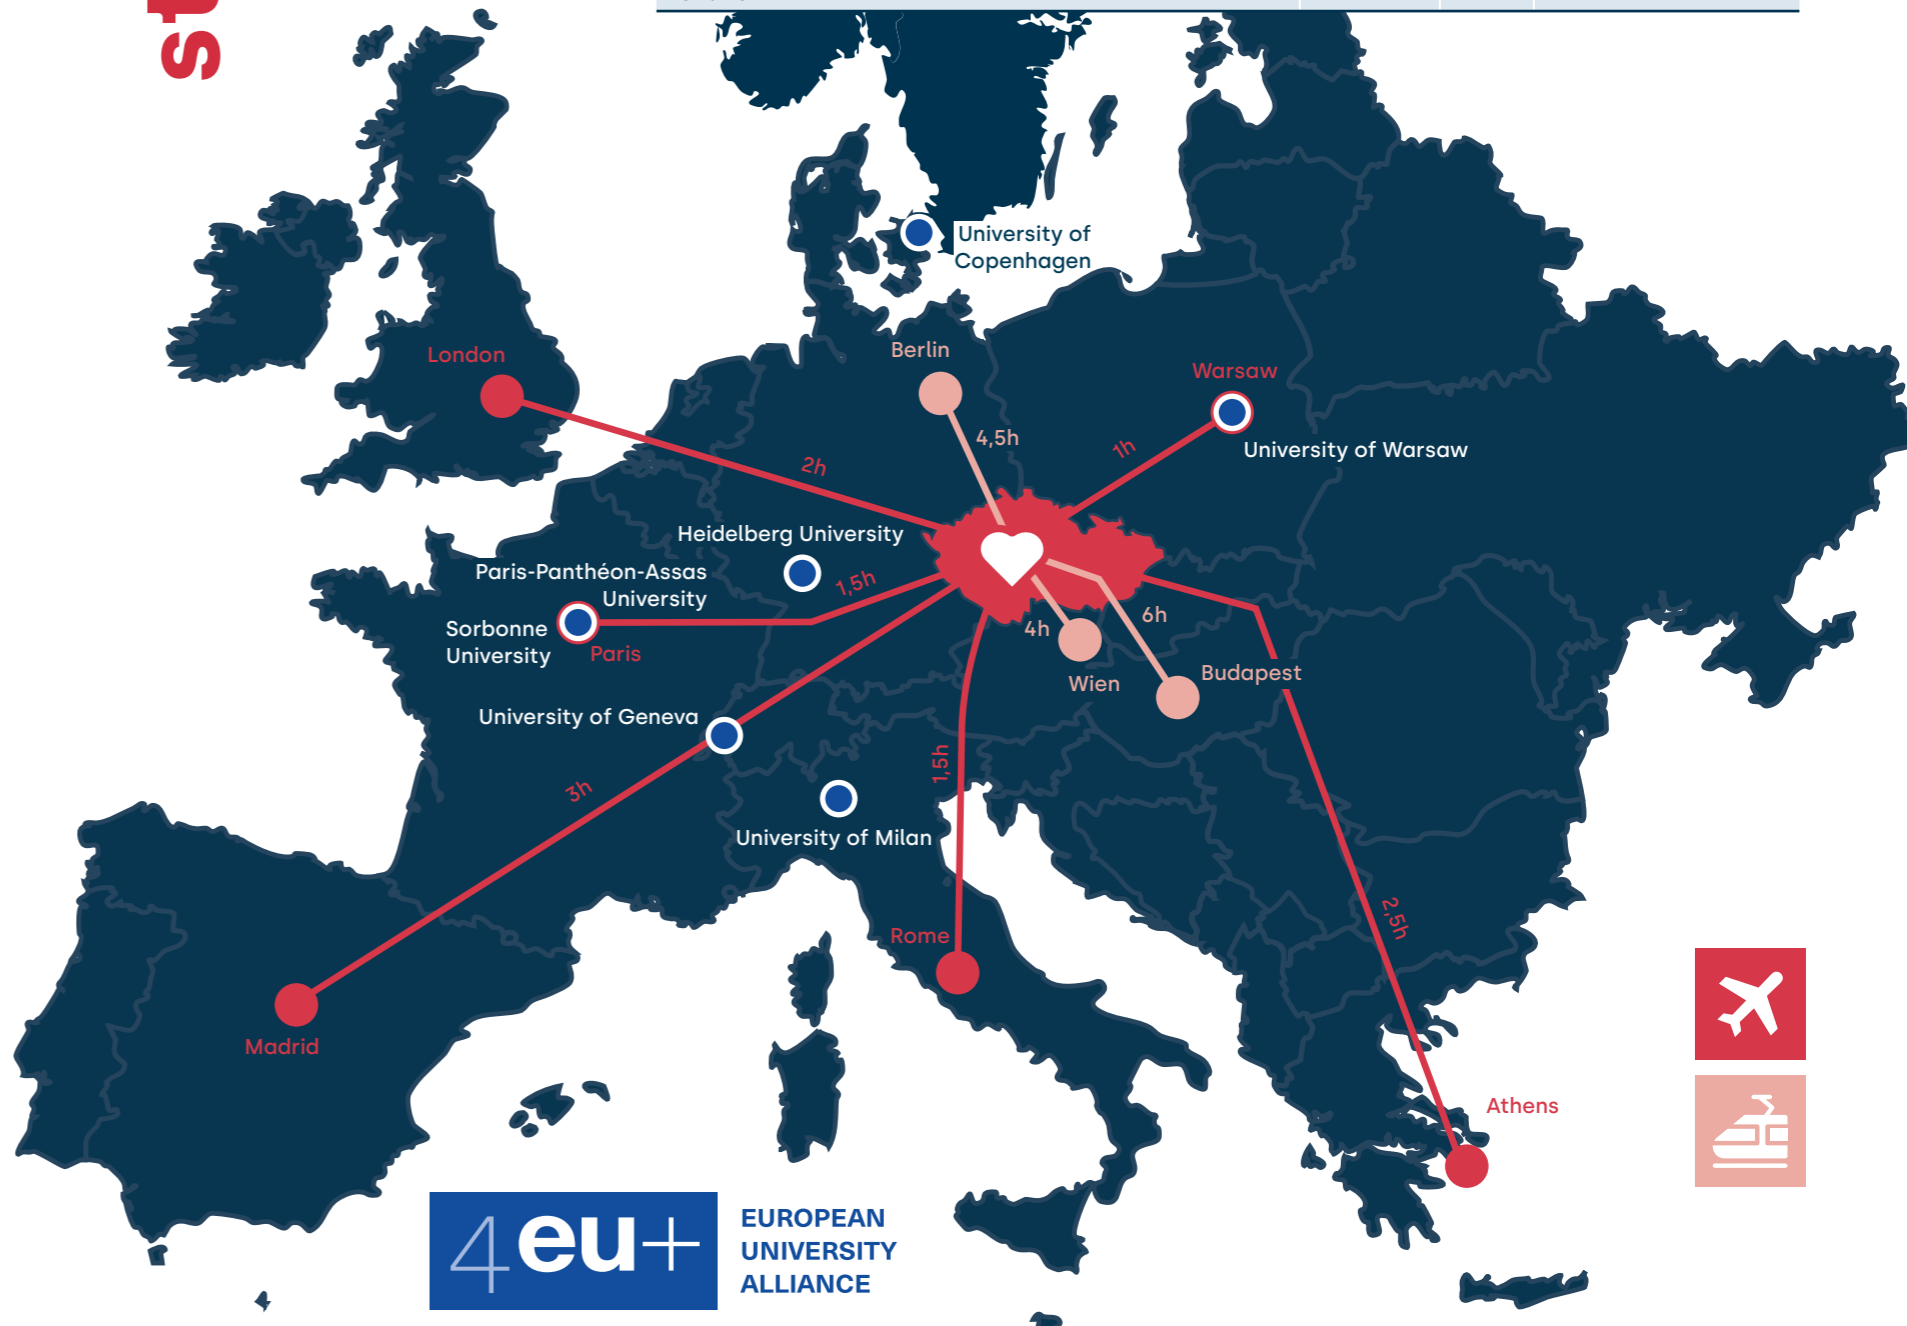

HEALTH SCIENCES			
Pharmaceutical Sciences	April 30	€ 7,900	study@faf.cuni.cz
Applied Physiotherapy	June 30	€ 8,930	iso@ftvs.cuni.cz
Applied Sport Science	June 30	€ 6,490	iso@ftvs.cuni.cz
Sport Management	June 30	€ 6,490	iso@ftvs.cuni.cz
Master of Arts in Sports Ethics and Integrity	April 1/July 1	€ 3,000/6,000	iso@ftvs.cuni.cz
Catholic University of Leuven, Belgium Johannes Gutenberg University Mainz, Germany Pompeu Fabra University, Spain University of the Peloponnese, Greece		link.cuni.cz/master_sportsetics maisi-project.eu	

study and travel from the heart of Europe

EDUCATION AND PEDAGOGY			
English Language for Lower and Upper Secondary Schools + Educational Sciences for Upper Secondary Schools	February 28	€ 4,870	information@pedf.cuni.cz
Teacher Education of English Language for Lower and Upper Secondary Schools	February 28	€ 4,870	information@pedf.cuni.cz
English Language for Lower and Upper Secondary Schools + Musics for Lower and Upper Secondary Schools	February 28	€ 6,090	information@pedf.cuni.cz
English Language for Lower and Upper Secondary Schools + Playing Instrument	February 28	€ 6,090	information@pedf.cuni.cz
Educational Sciences for Upper Secondary Schools + English Language for Lower and Upper Secondary Schools	February 28	€ 4,870	information@pedf.cuni.cz
Educational Sciences for Upper Secondary Schools + Musics for Lower and Upper Secondary Schools	February 28	€ 6,090	information@pedf.cuni.cz
Playing Instrument + English Language for Lower and Upper Secondary Schools	February 28	€ 6,090	information@pedf.cuni.cz
Playing Instrument + Musics for Lower and Upper Secondary Schools	February 28	€ 7,300	information@pedf.cuni.cz
Choral Singing + Musics for Lower and Upper Secondary Schools	February 28	€ 7,300	information@pedf.cuni.cz
Musics for Lower and Upper Secondary Schools + Educational Sciences for Upper Secondary Schools	February 28	€ 6,090	information@pedf.cuni.cz
Musics for Lower and Upper Secondary Schools + English Language for Lower and Upper Secondary Schools	February 28	€ 6,090	information@pedf.cuni.cz
Musics for Lower and Upper Secondary Schools + Choral Singing	February 28	€ 7,300	information@pedf.cuni.cz
Musics for Lower and Upper Secondary Schools + Playing Instrument	February 28	€ 7,300	information@pedf.cuni.cz